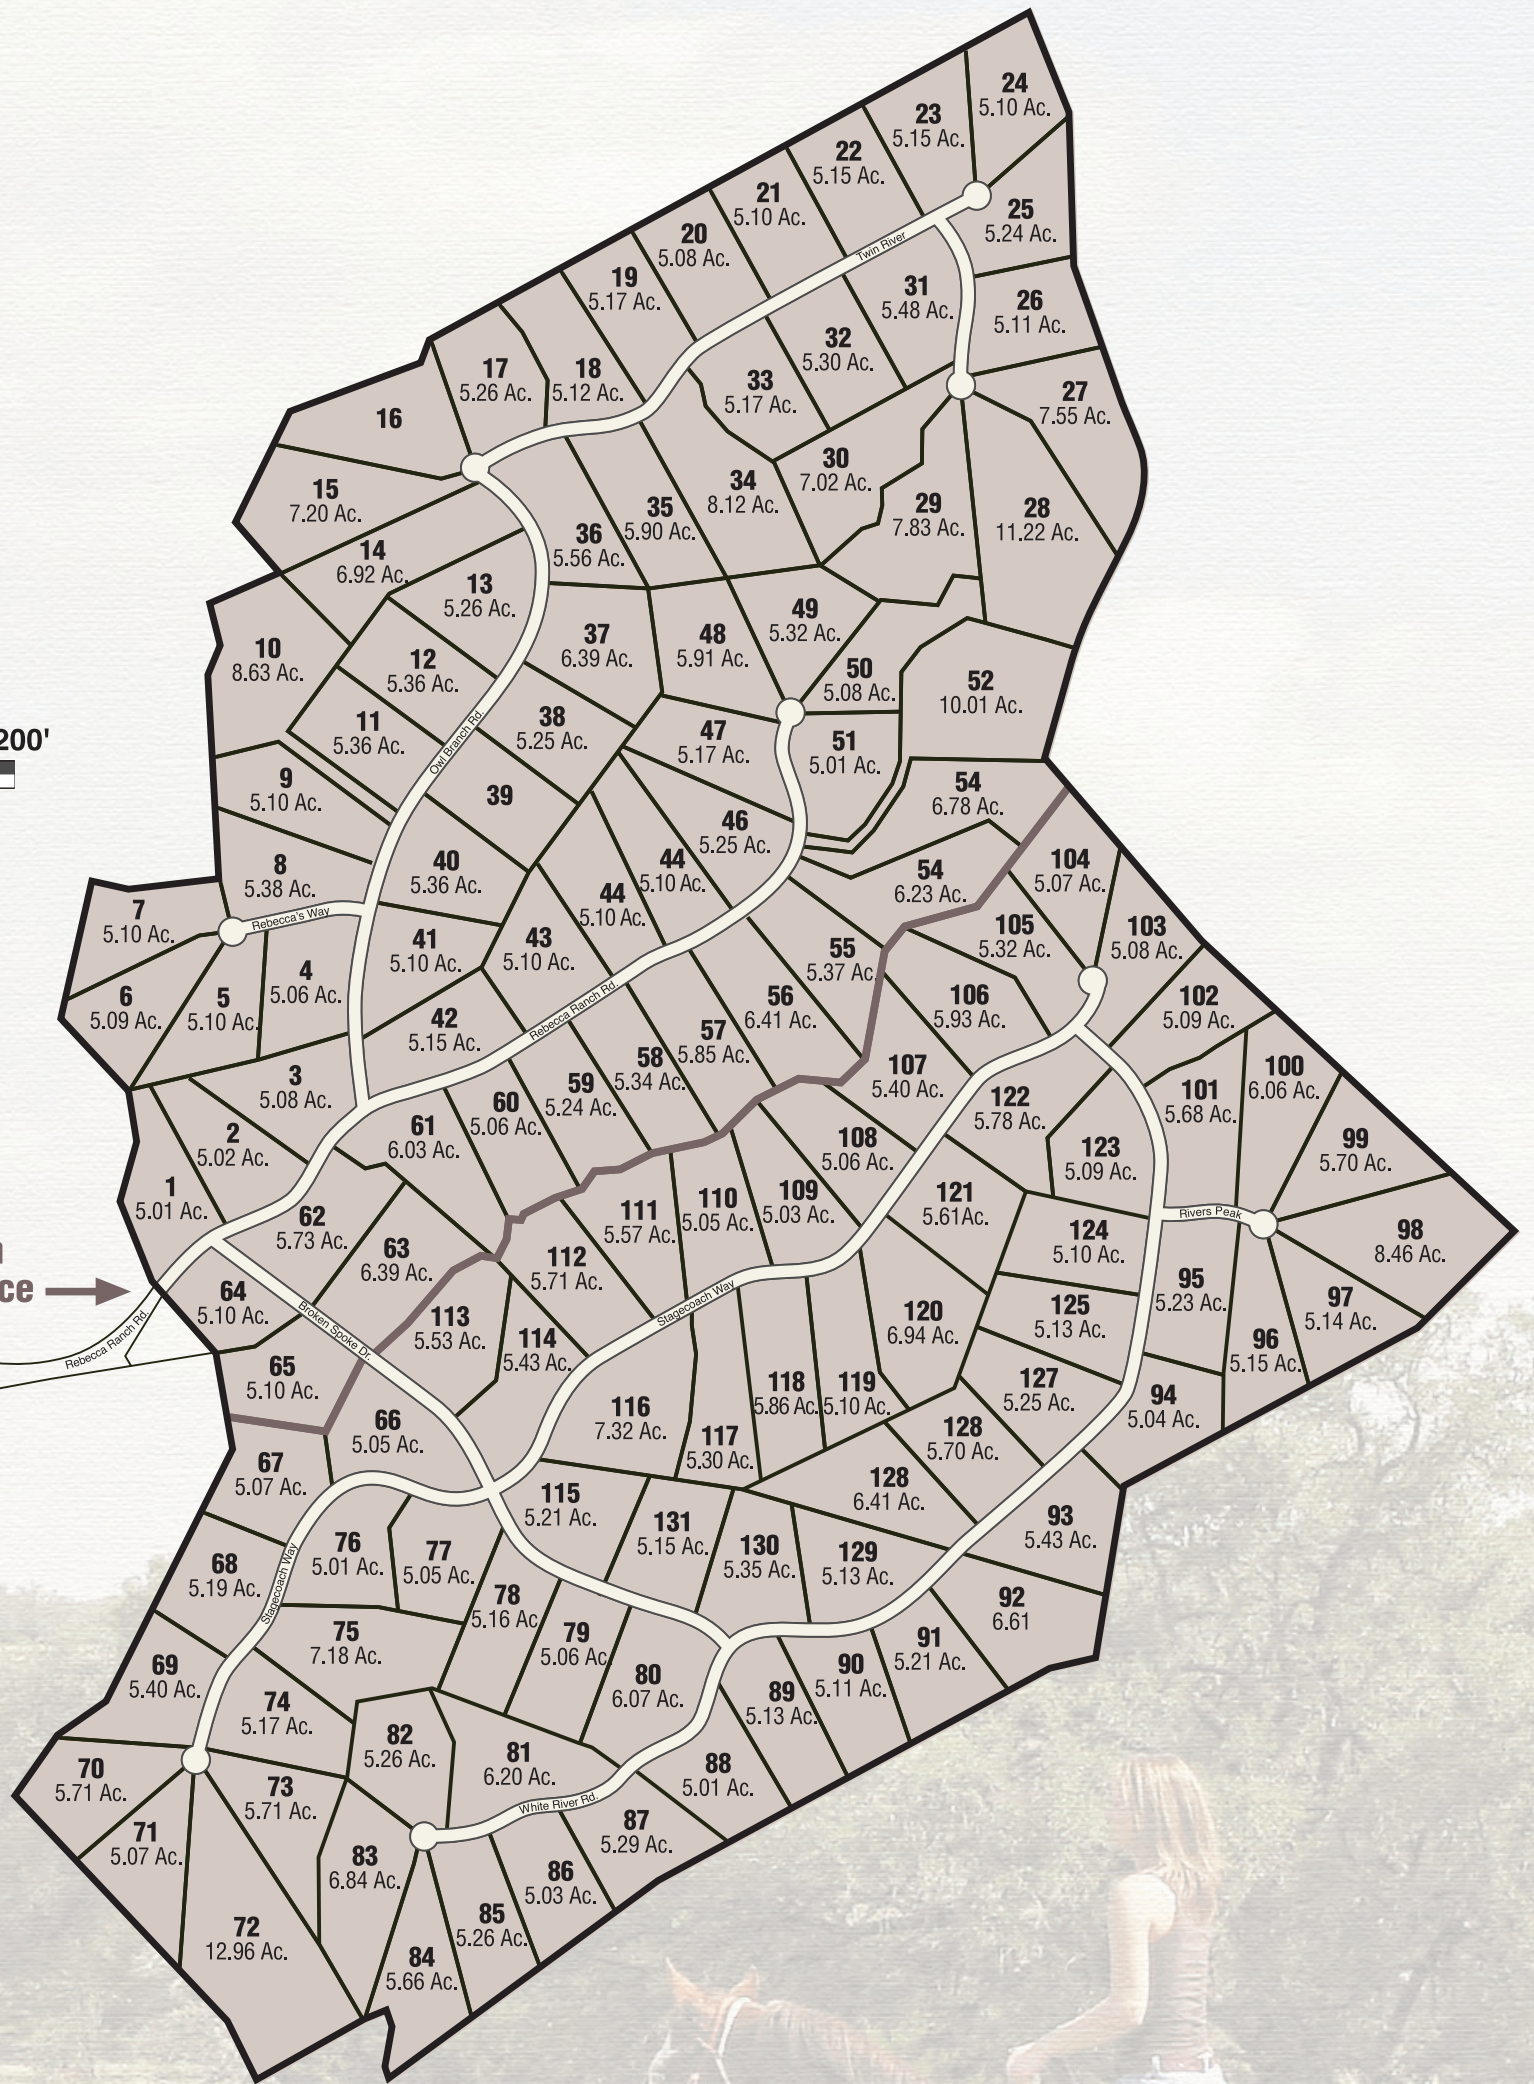

S I T E P L A N

MARKETED EXCLUSIVELY BY TAYLOR REAL ESTATE

For more information, please call:

JIM TAYLOR
210.867.2665

A True Hill Country Treasure

www.rebeccacreekranches.com

Copyright © 2011 TAYLOR REAL ESTATE. All rights reserved.